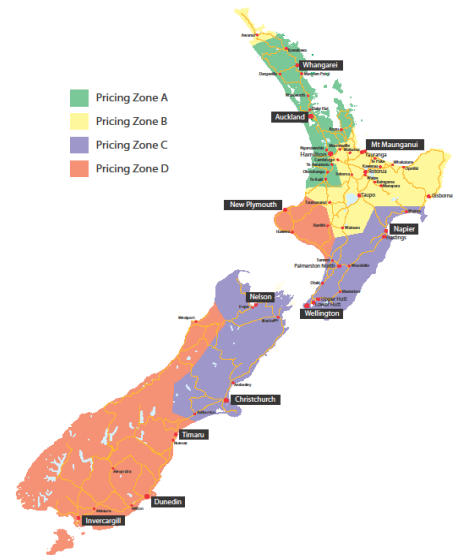

# Caltex Truck Stop Facility List

as at 13th June 2017

## North Island

Town/City	Facility Name	Street Address	Sector
Albany	Upper Harbour Dr Truck Stop	73-77 Paul Mathews Road	A
Auckland City	Stanley Street Truck Stop	30 Stanley Street	A
Bombay	Bombay Truck Stop	State Highway 1	Trunkline
Dairy Flat	Dairy Flat Truck Stop	314 Main Road	A
Dargaville	Dargaville NEW Truck Stop	Corner of Tuna & Mako Street	A
Hamilton	Hamilton Truck Stop	1491 Lincoln Street	A
Kawakawa	Kawakawa Truck Stop	State Highway 1	A
Kopu	Kopu Truck Stop	6 Queen Street	A
Onehunga	Onehunga Truck Stop	383 Neilson Street	A
Otahuhu	Otahuhu Truck Stop	27 Saleyards Road	A
Otorohanga	Otorohanga Truck Stop	Corner Huiputea and Progress Drive	A
Te Awamutu	Te Awamutu Truck Stop	Benson Road	A
Te Kuiti	Te Kuiti Truck Stop	Lime Haulage Yard	A
Warkworth	Warkworth Truck Stop	5-9 Morrison Drive	A
Whangarei	Marsden Point Truck Stop	Marsden Point Road	A
Whangarei	Whangarei Truck Stop	Kioreroa Road	Trunkline
Wiri	Wiri Station Rd Truck Stop	149-187 Wiri Station	Trunkline
Awanui	Awanui Truck Stop	State Highway 1	B
Cambridge	Cambridge Truck Stop	45 Allwill Drive	B
Gisborne	Aerodrome Road Truck Stop	Aerodrome Rd	B
Gisborne	Gisborne Truck Stop	Corner Crawford & Hirini Streets	B
Kaingaroa	Kaingaroa Truck Stop	Kpp Complex, Webb Road	B
Kaingaroa	Red Stag Truck Stop	Red Stag Road	B
Kawerau	Kawerau Truck Stop	Optimisation Yard, Mckee Road	B
Kawerau	Kawerau Onepu Mill Truck Stop	In Fcf Sawmill	B
Kinleith	Kinleith Tram Road Truck Stop	Kinleith Pulp and Paper Mill	B
Morrinsville	Morrinsville Truck Stop	Main Road	B
Mt Maunganui	Mt Maunganui Truck Stop	11 Hull Road	Trunkline
Murupara	Murupara Truck Stop	Smartt Industrial Yard, Main Road	B
Opotiki	Opotiki Truck Stop	Cnr Bridge & John Streets	B
Rotorua	MC Jackson Truck Stop	State Highway 5	B
Rotorua	Vaghans Road Truck Stop	Vaghans Road	B
Taumarunui	Taumarunui Truck Stop	1470 Main South Road	B
Taupo	Taupo Truck Stop	220 Rakaunui Road	B